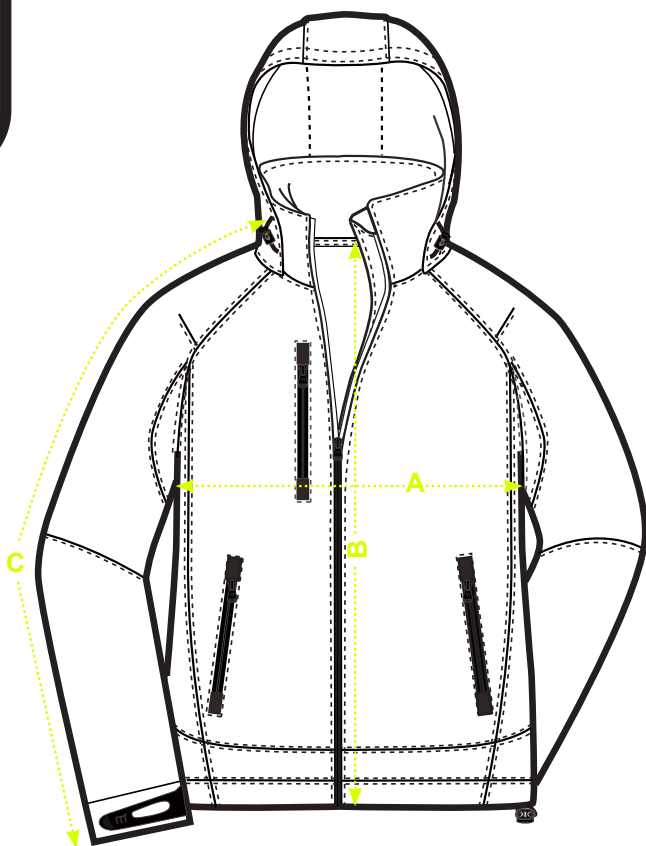

TWOTONE SIZE CHART (US)

		SIZES (cm)	XS	S	M	L	XL	2XL	3XL	4XL	5XL
MWW-300004 ~300007 TWOTONE Jacket Male	A	Half Chest width		58	61	64	67	70	73	76	79
	B	Body Length (from center back)		73	75	77	79	81	83	85	87
	C	Sleeve length		81.5	83	84.5	86	87.5	89	90.5	92
MWW-300008 ~300011 TWOTONE Jacket Female	D	Half Chest width	45	48	51	54	57	60	63	66	
	E	Body Length (from center back)	61	63	65	67	69	71	73	75	
	F	Sleeve length	72	73.5	75	76.5	78	79.5	81	82.5	