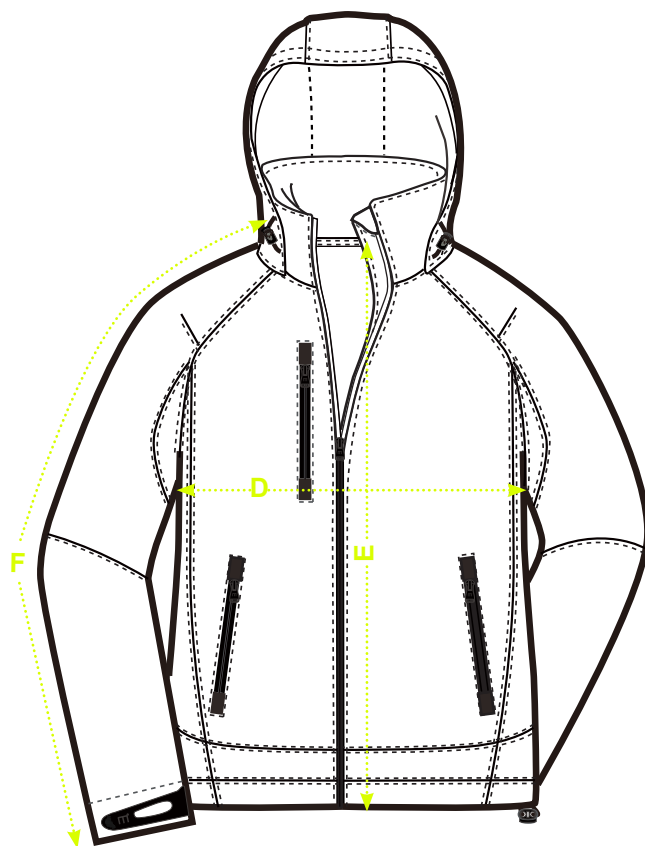

TWOTONE SIZE CHART (US)

		SIZES (cm)	XS	S	M	L	XL	2XL	3XL	4XL	5XL
MWW-300004 ~300007 TWOTONE Jacket Male	A	Half Chest width		58	61	64	67	70	73	76	79
	B	Body Length (from center back)		73	75	77	79	81	83	85	87
	C	Sleeve length		81.5	83	84.5	86	87.5	89	90.5	92
MWW-300008 ~300011 TWOTONE Jacket Female	D	Half Chest width	45	48	51	54	57	60	63	66	
	E	Body Length (from center back)	61	63	65	67	69	71	73	75	
	F	Sleeve length	72	73.5	75	76.5	78	79.5	81	82.5	