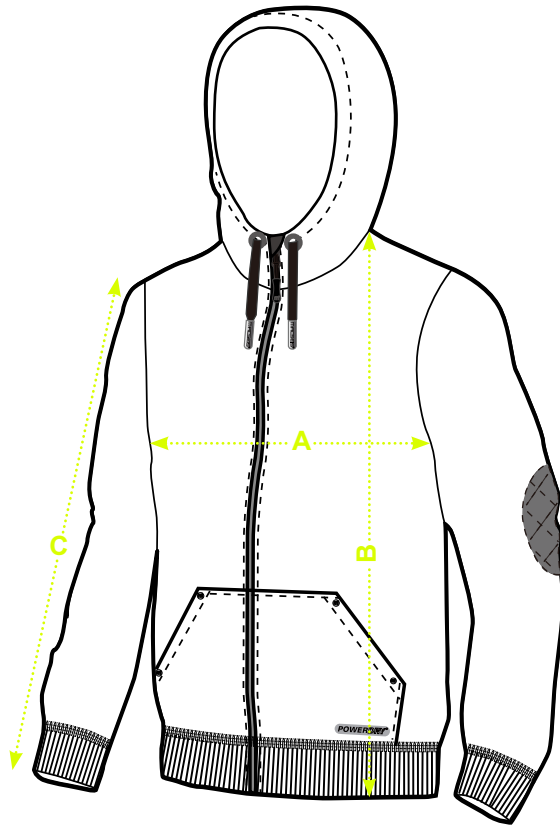

CREATOR ROUND NECK SIZE CHART (US)

		SIZES (cm)									
		XS	S	M	L	XL	2XL	3XL	4XL	5XL	
MS-1101,1103 CREATOR Sweat Male	A	Half Chest width		57	59	61	63	65	67	69	71
	B	Body Length (from HPS)		70	72	74	76	78	80	82	84
	C	Sleeve length		64.5	66	67.5	69	70.5	72	73.5	75
MS-1102,1104 CREATOR Sweat Female	D	Half Chest width	45.5	47.5	49.5	51.5	53.5	55.5	57.5	59.5	
	E	Body Length (from HPS)	60	62	64	66	68	70	72	74	
	F	Sleeve length	59.5	61	62.5	64	65.5	67	68.5	70	