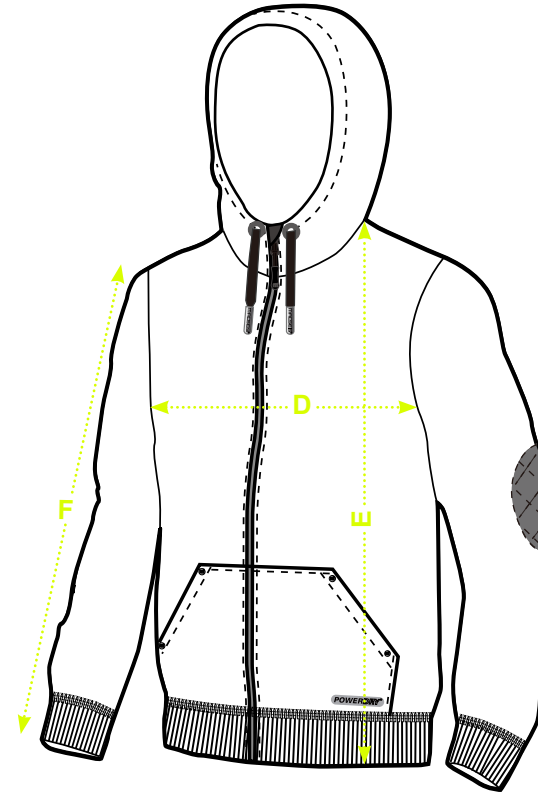

CREATOR ROUND NECK SIZE CHART (US)

		SIZES (cm)									
		XS	S	M	L	XL	2XL	3XL	4XL	5XL	
MS-1101,1103 CREATOR Sweat Male	A	Half Chest width		57	59	61	63	65	67	69	71
	B	Body Length (from HPS)		70	72	74	76	78	80	82	84
	C	Sleeve length		64.5	66	67.5	69	70.5	72	73.5	75
MS-1102,1104 CREATOR Sweat Female	D	Half Chest width	45.5	47.5	49.5	51.5	53.5	55.5	57.5	59.5	
	E	Body Length (from HPS)	60	62	64	66	68	70	72	74	
	F	Sleeve length	59.5	61	62.5	64	65.5	67	68.5	70	